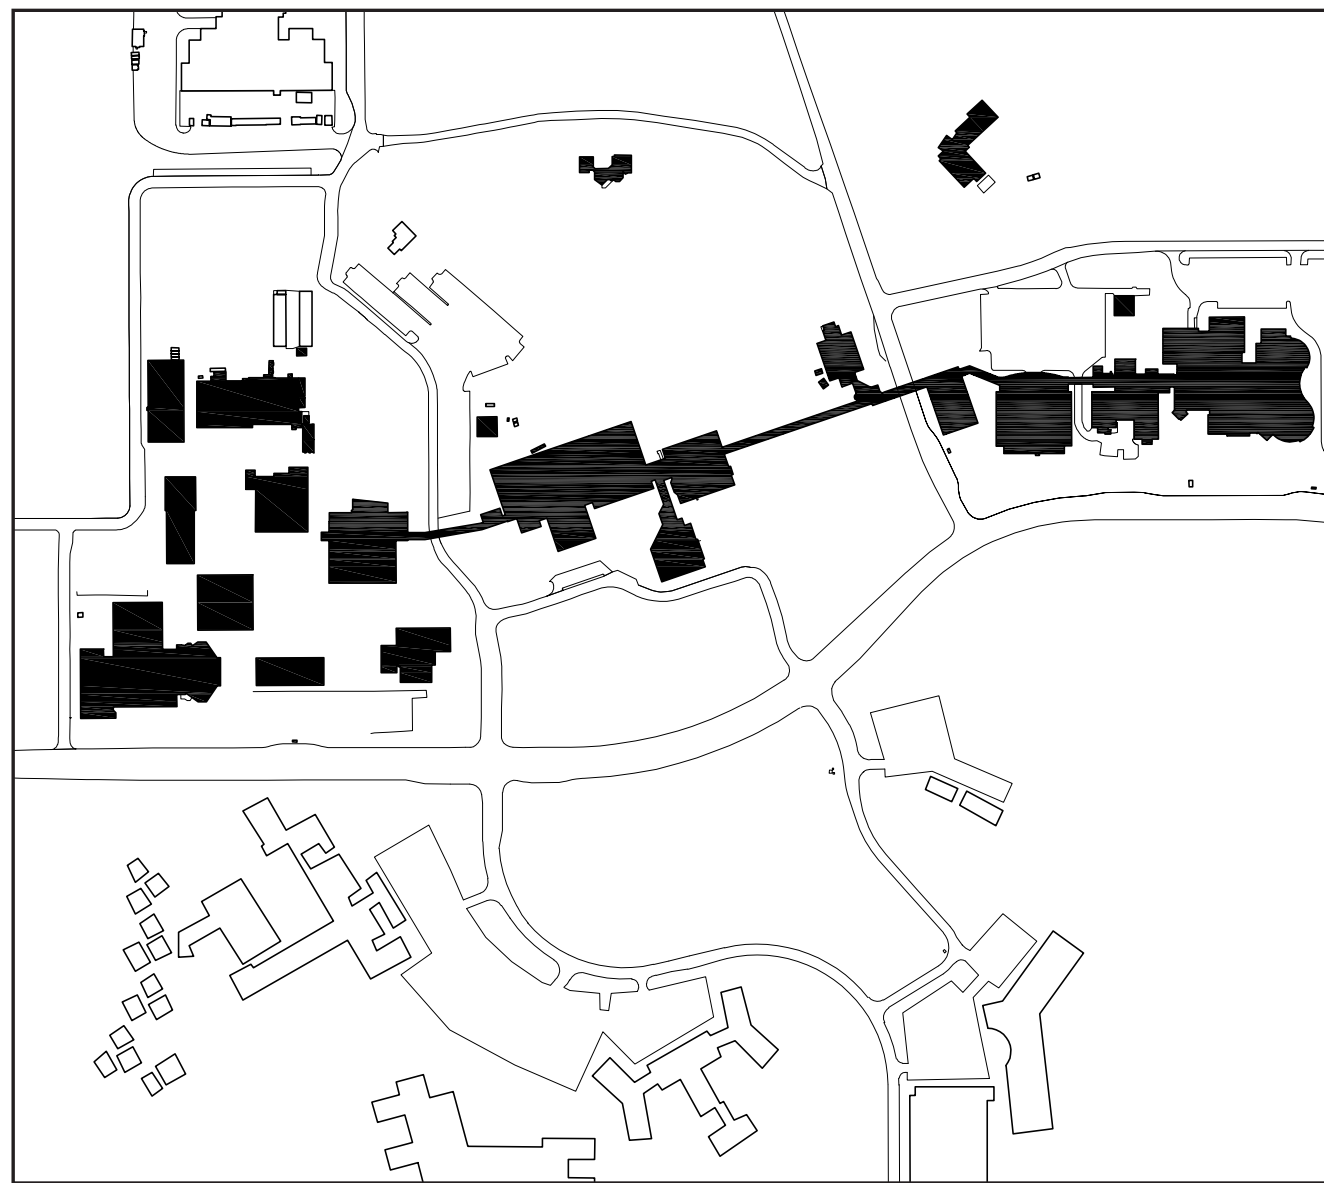

UNIVERSITY OF ALASKA ANCHORAGE

Anchorage, Alaska (Founded 1954)
Undergraduate — 19,057 Graduate — 864 Total Student Population — 19,921
Faculty — 563 Staff — 1,928 Total Campus Population — 22,412
On-Campus Housing: Undergrad — 983 Graduate/Married — 0 Faculty — 0
Buildings — 2,368,101 gsf Land — 364 acres Parking — 4,183 spaces