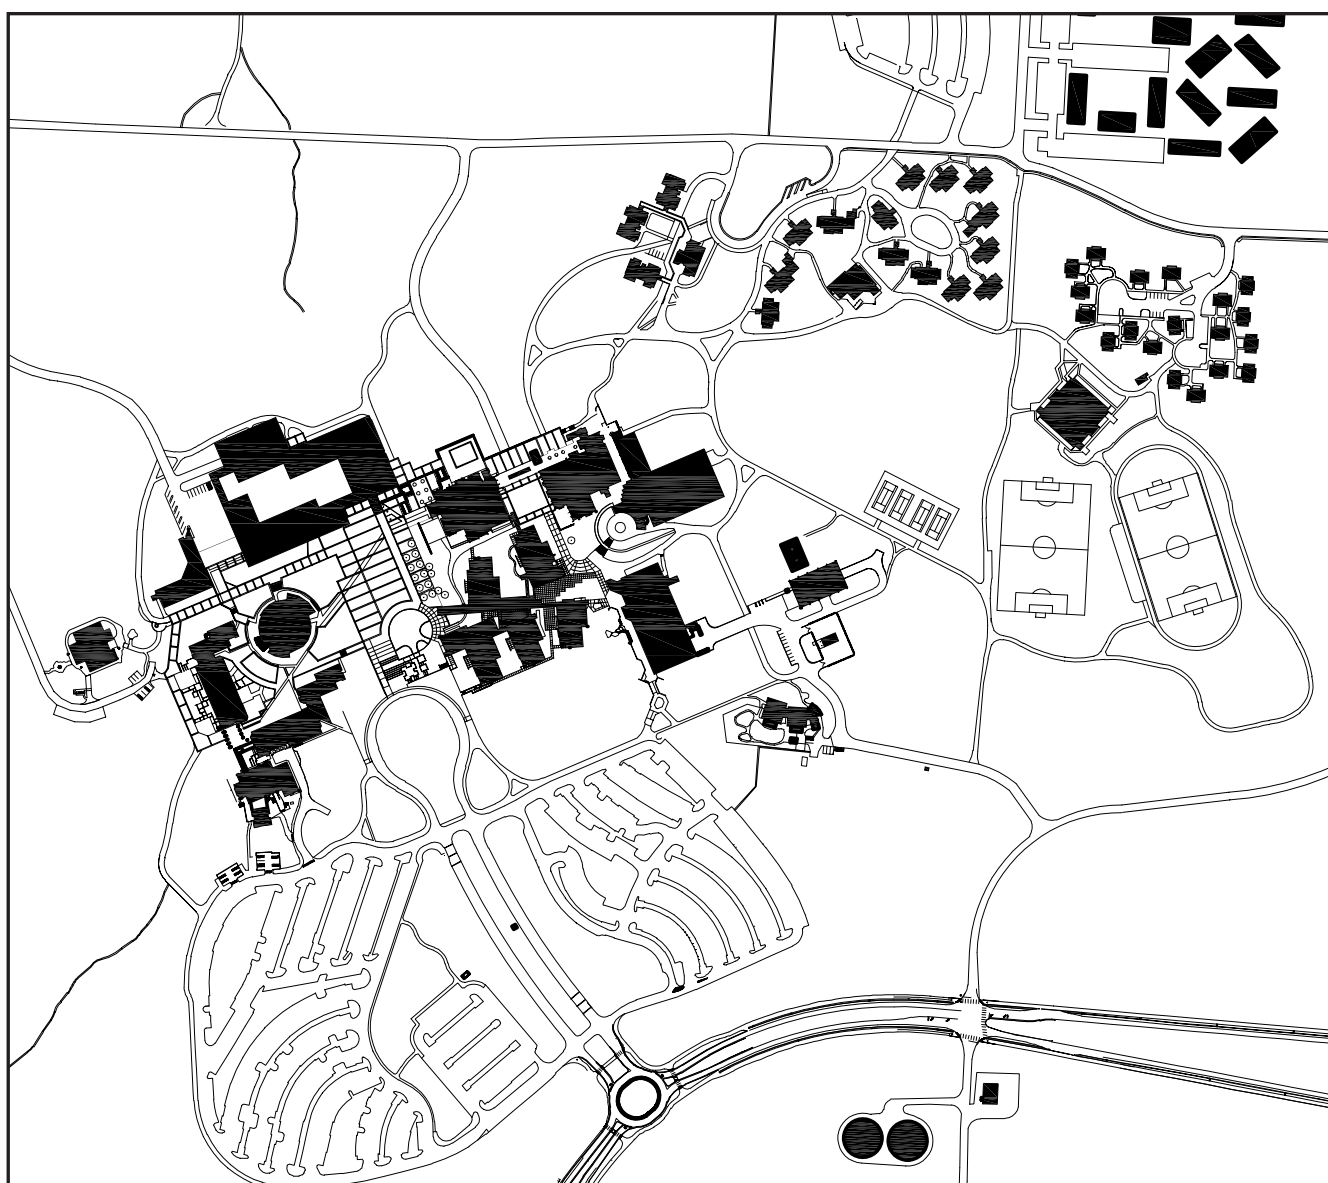

THE EVERGREEN STATE UNIVERSITY

Olympia, Washington (Founded 1972)
Undergraduate — 4,171 Graduate — 299 Total Student Population — 4,470
Faculty — 221 Staff — 505 Total Campus Population — 5,196
On-Campus Housing: Undergrad — 985 Graduate/Married — 24 Faculty — 0
Buildings — 1,581,000 gsf Land — 1,924 acres Parking — 2,001 spaces